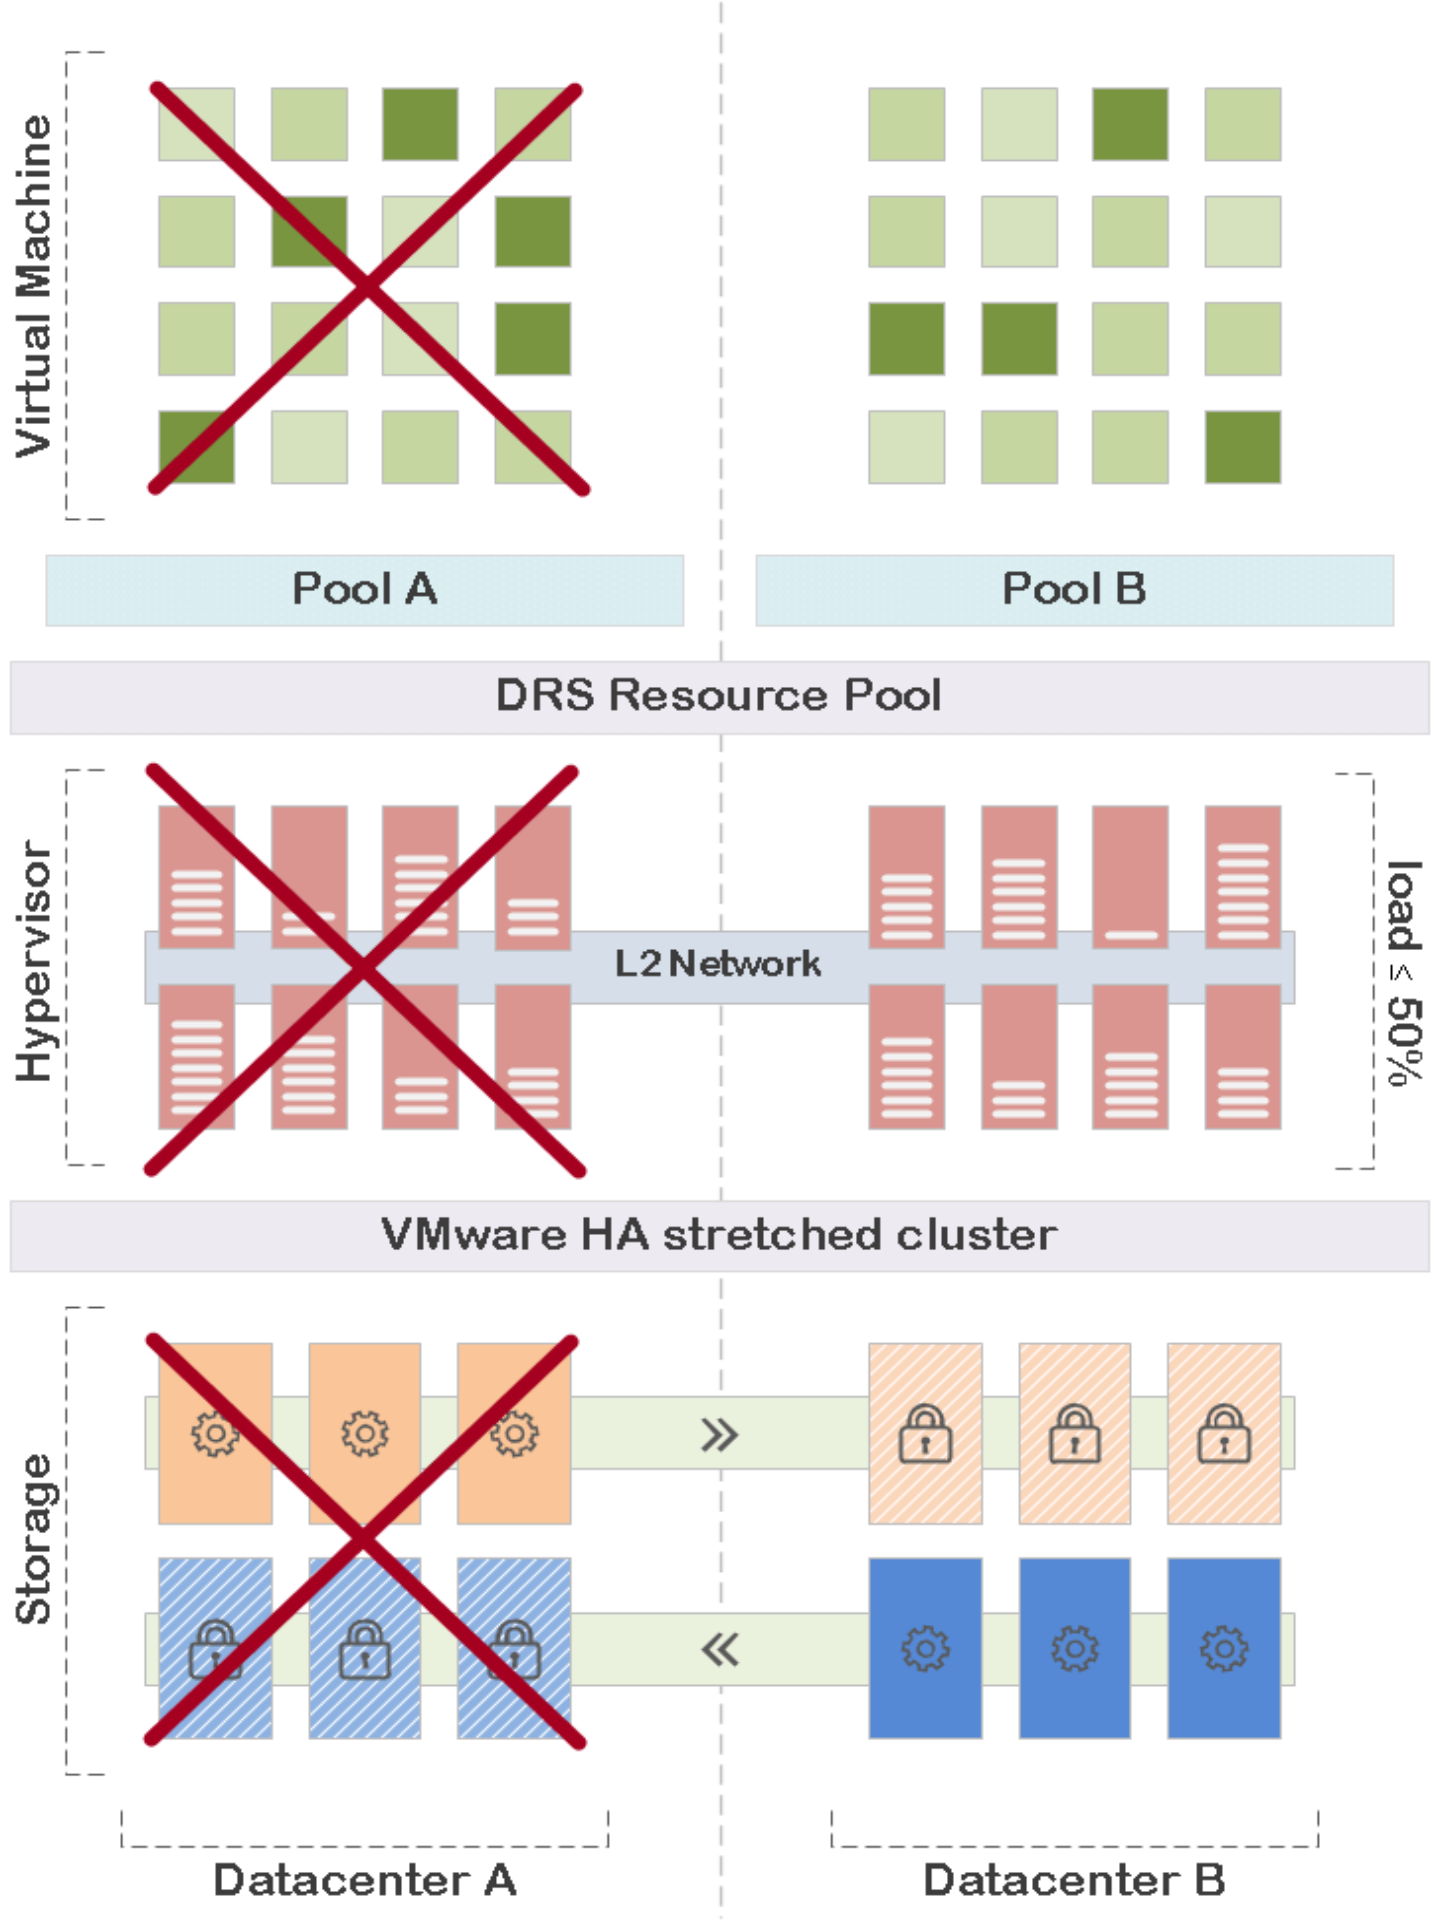

A landscape photograph of a road stretching into the distance under a sunset sky. The road is overlaid with a complex, colorful geometric pattern of triangles and polygons in shades of blue, green, and yellow. The pattern is semi-transparent, allowing the road and landscape to be seen through it. The sky is filled with soft, golden light and scattered clouds. The overall mood is serene and futuristic.

VMware HA Stretched Cluster Design Study*

* 100% SRM Free.

DRS Resource Pool

VMware HA stretched cluster