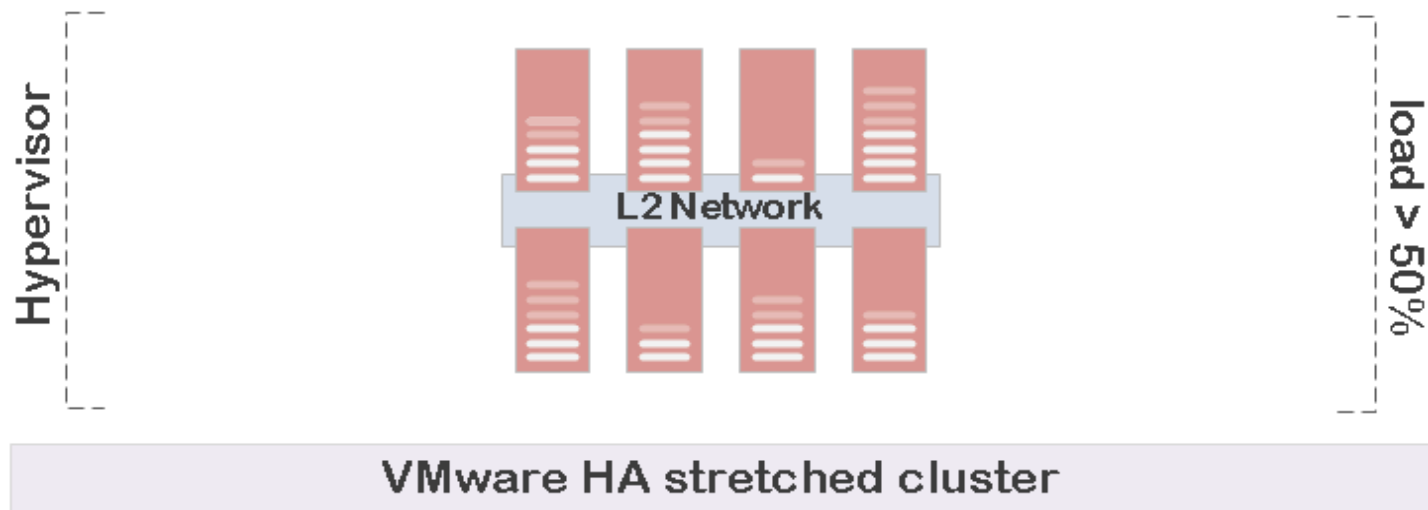

A landscape photograph of a road stretching into the distance under a sunset sky. The road is overlaid with a complex, colorful geometric pattern of triangles and polygons in shades of blue, green, and yellow. The pattern is semi-transparent, allowing the road and landscape to be seen through it. The sky is filled with soft, golden light and scattered clouds. The overall mood is serene and futuristic.

VMware HA Stretched Cluster Design Study*

* 100% SRM Free.

DRS Resource Pool

VMware HA stretched cluster