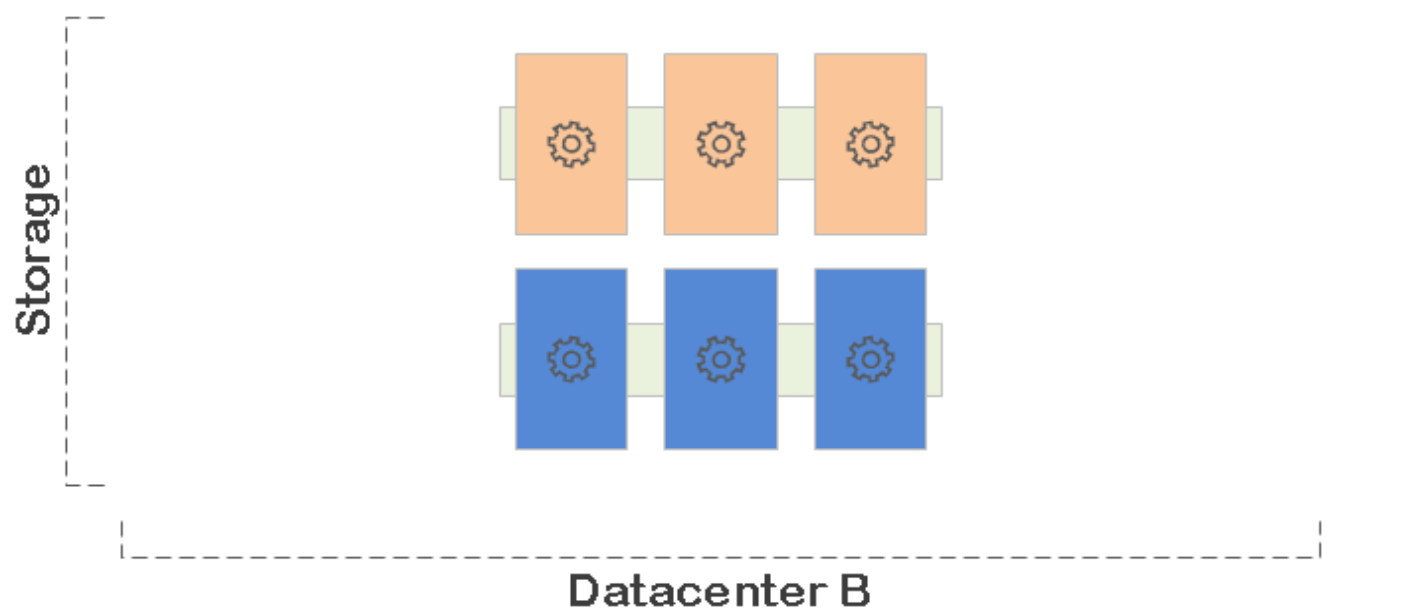

A landscape photograph of a road stretching into the distance under a sunset sky. The road is overlaid with a complex, colorful geometric pattern of triangles and polygons in shades of blue, green, and yellow. The pattern is semi-transparent, allowing the road and landscape to be seen through it. The sky is filled with soft, golden light and scattered clouds. The overall mood is serene and futuristic.

VMware HA Stretched Cluster Design Study*

* 100% SRM Free.

DRS Resource Pool

VMware HA stretched cluster