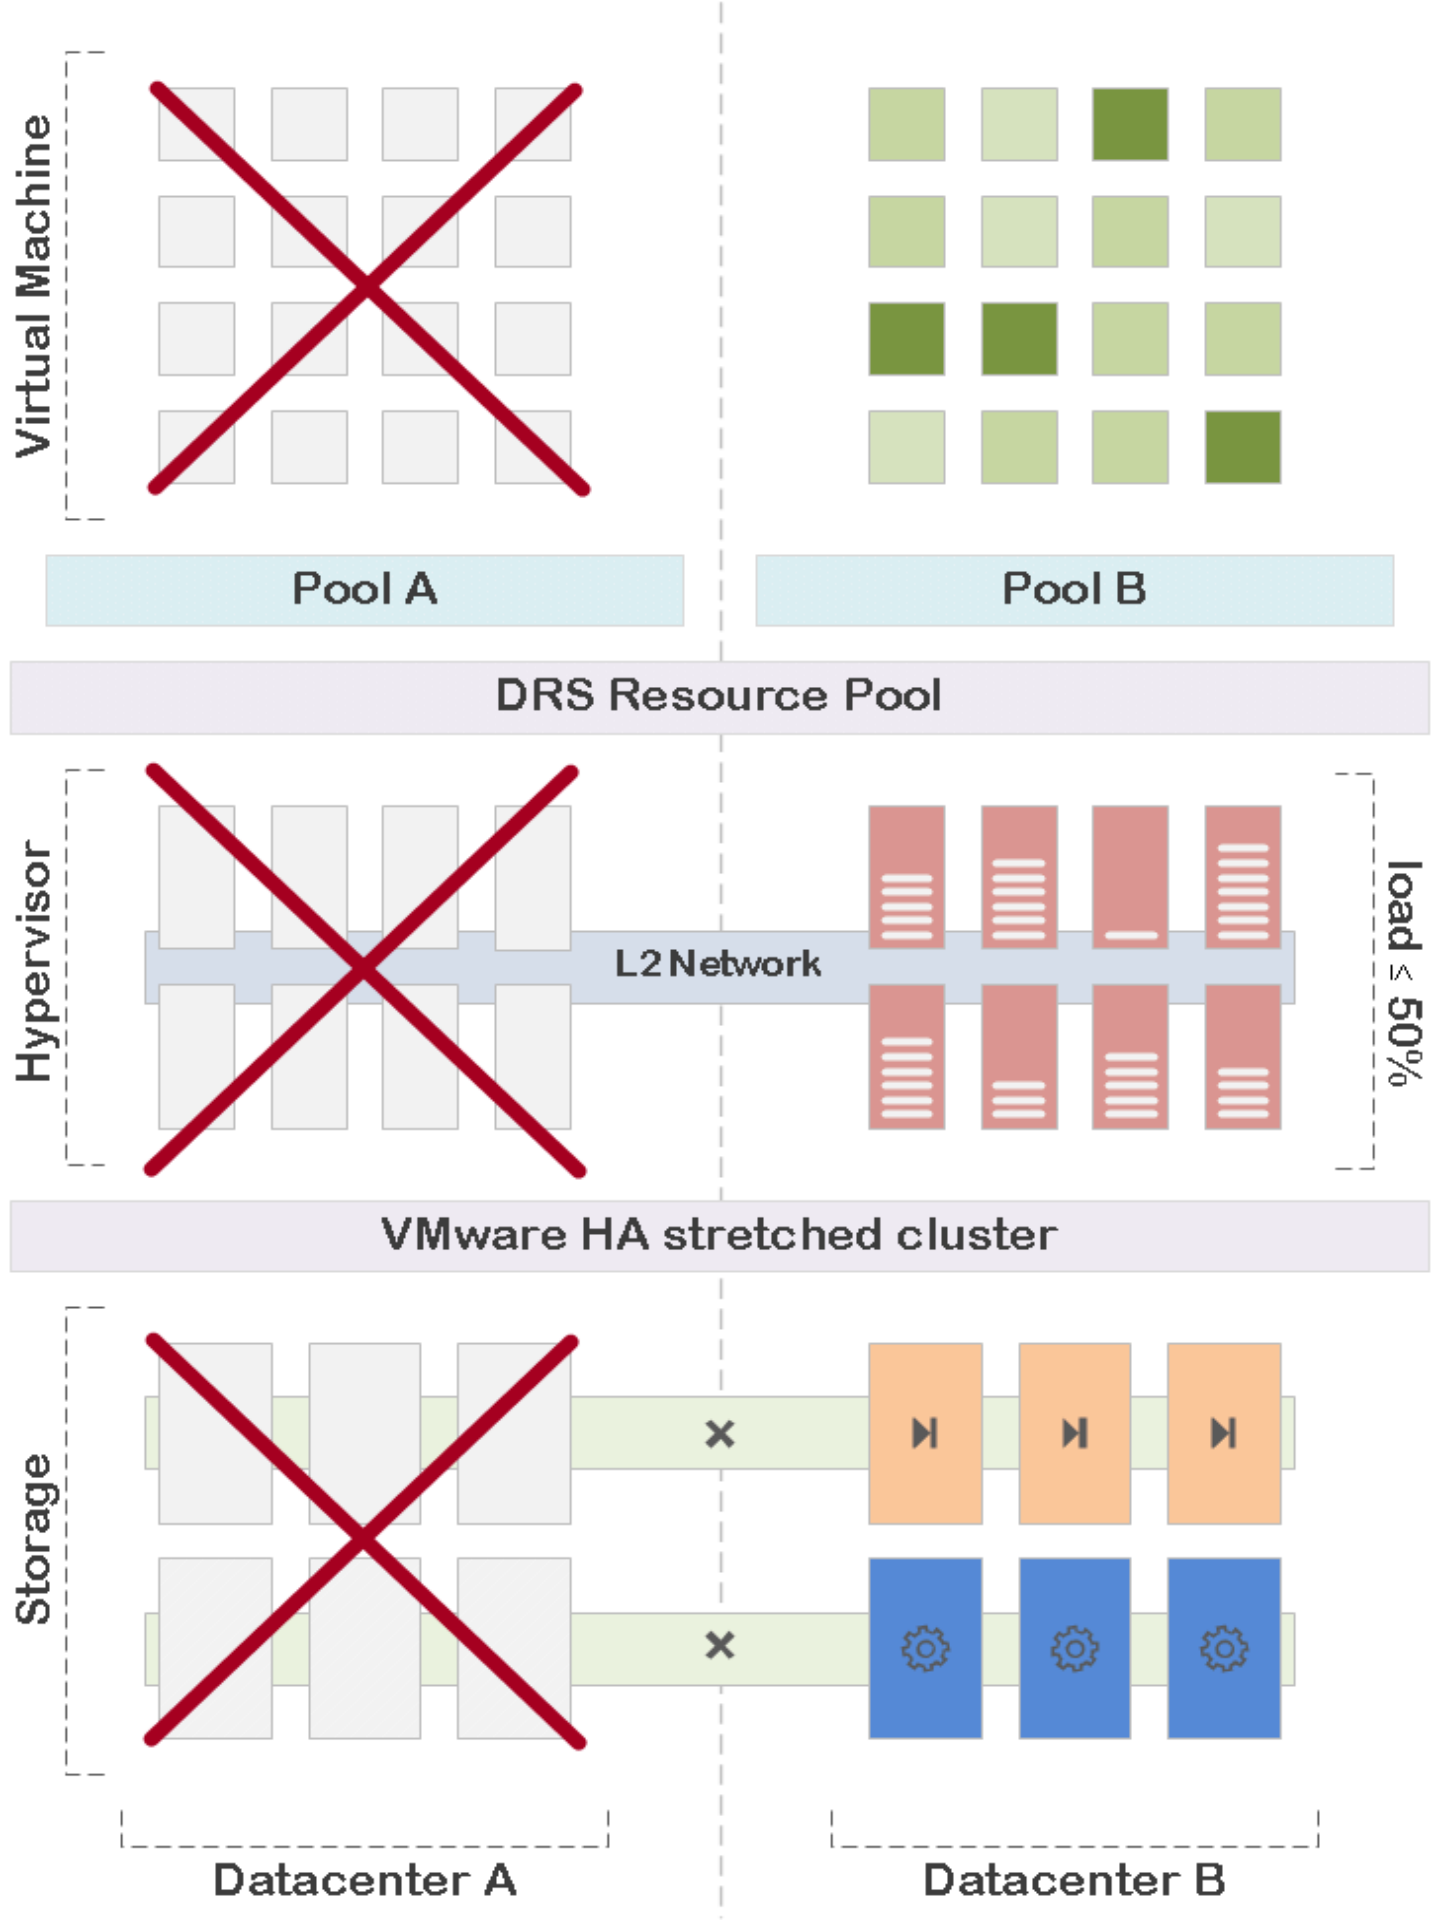

A landscape photograph of a road stretching into the distance under a sunset sky. The road is overlaid with a complex, colorful geometric pattern of triangles and polygons in shades of blue, green, and yellow. The pattern is semi-transparent, allowing the road and landscape to be seen through it. The sky is filled with soft, golden light and scattered clouds. The overall mood is serene and futuristic.

VMware HA Stretched Cluster Design Study*

* 100% SRM Free.

DRS Resource Pool

VMware HA stretched cluster