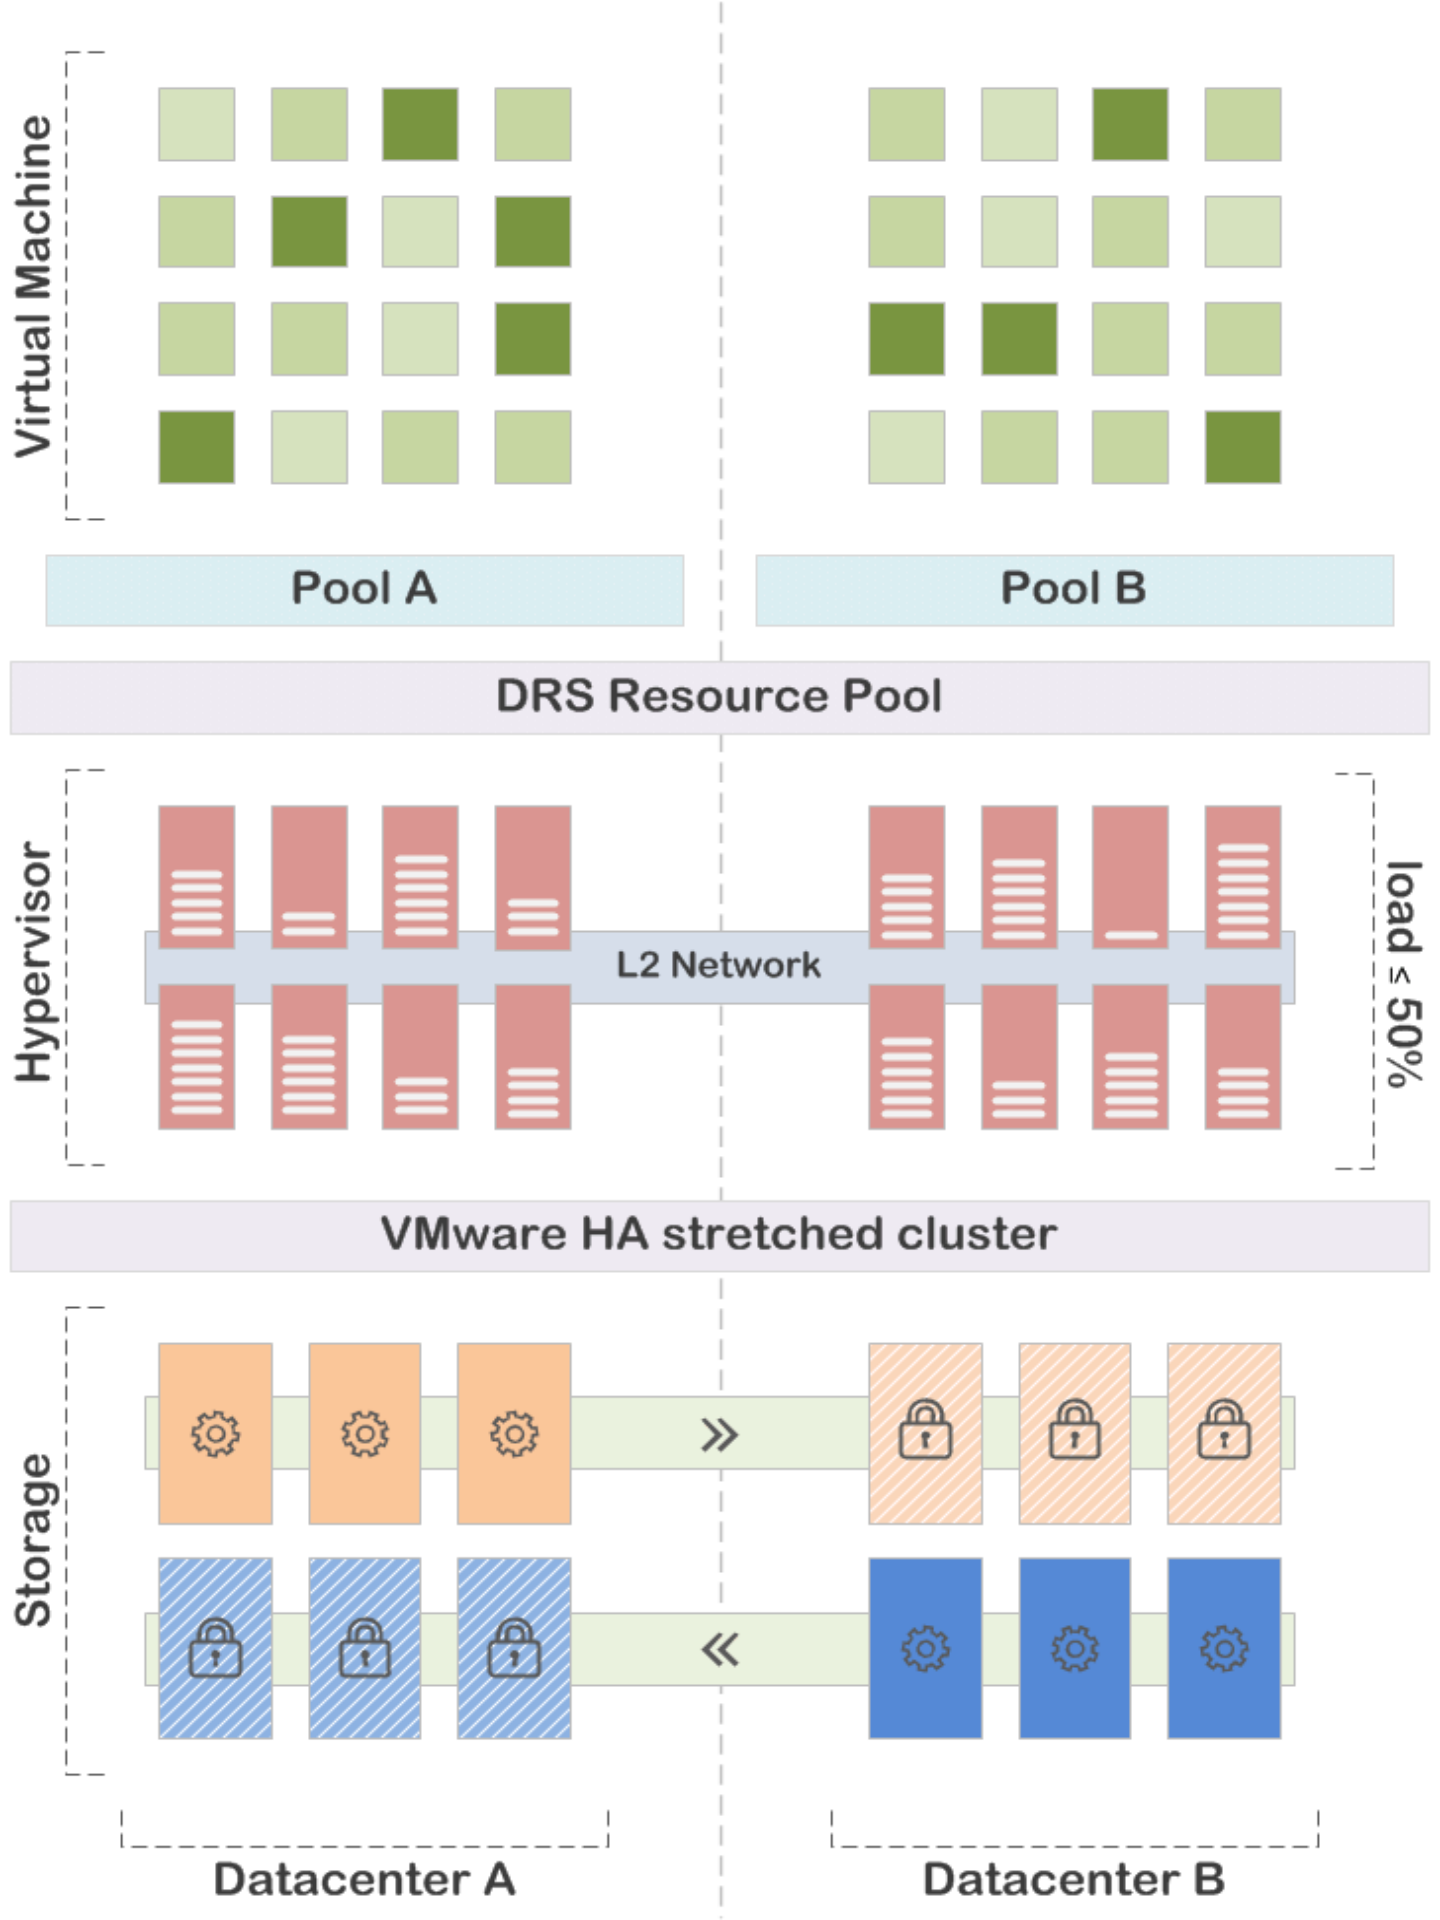

A landscape photograph of a road stretching into the distance under a sunset sky. The road is overlaid with a complex, colorful geometric pattern of triangles and polygons in shades of blue, green, and yellow. The pattern is semi-transparent, allowing the road and landscape to be seen through it. The sky is filled with soft, golden light and scattered clouds. The overall mood is serene and futuristic.

VMware HA Stretched Cluster Design Study*

* 100% SRM Free.

DRS Resource Pool

VMware HA stretched cluster